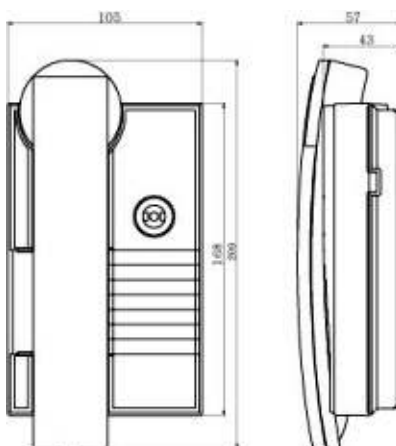

## Spec

▶ Power Source	TP-1BE :AC220V TP-1BD:DC6V
▶ Mounting type	Surface mounted type/Desk top
▶ Wiring	Individual 2 wired
▶ Dimension	without hands set : 105X168X43mm including hands set : 105X209X57mm
▶ Temperature	0(°C)~50(°C)

## Function

Mutual call and talk function

Desktop or wall mounting

Selective AC Power/DC Power

Measurements/ Installation diagram/ Wiring diagram, etc.

**+ Measurements**

**+ Installation diagram**

 Gallery